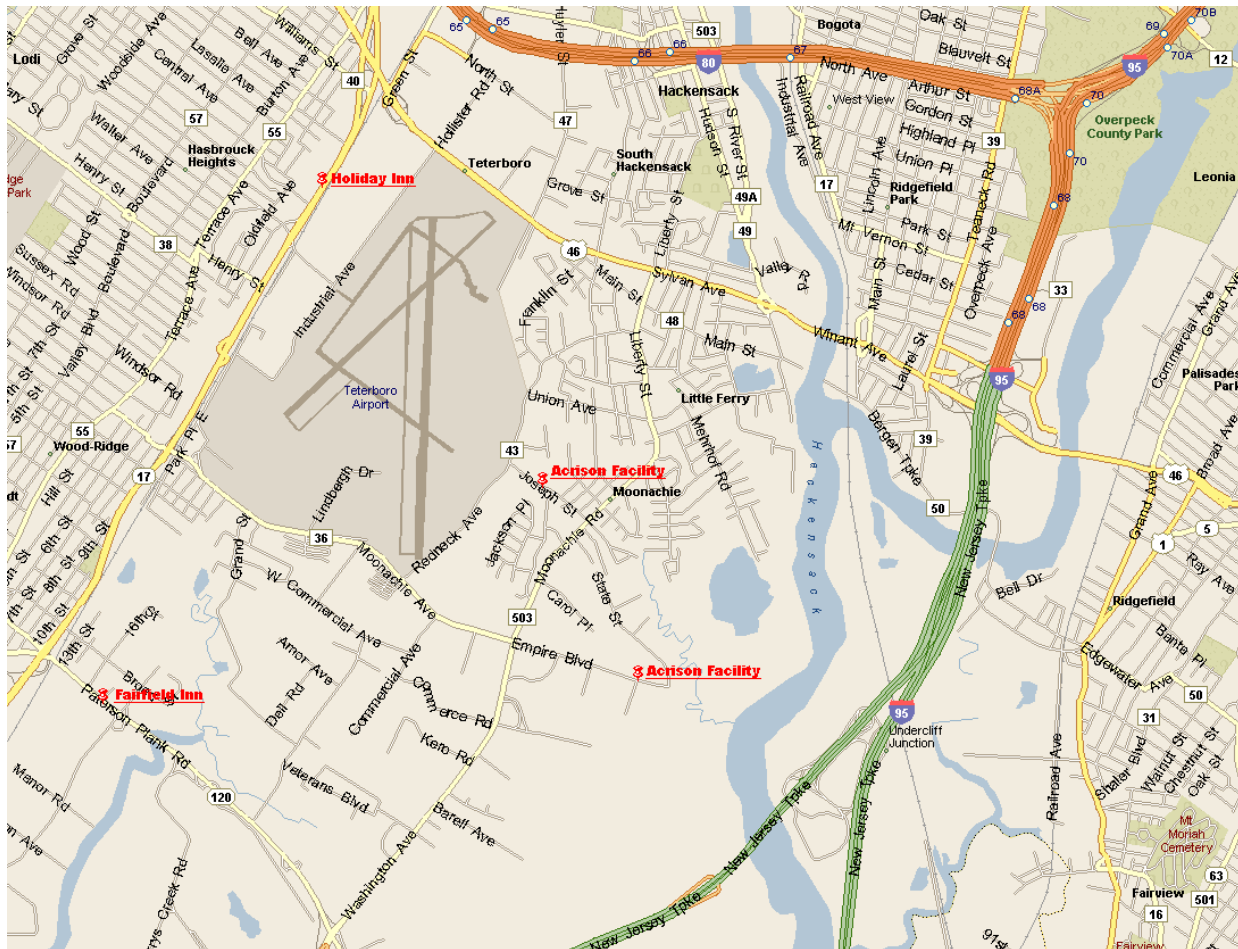

FROM GARDEN STATE PARKWAY (Northbound or Southbound)

When traveling South, turn-off the Garden State Parkway at Exit 153 onto Route 3 East; or when traveling North, turn-off at Exit 153A, also onto Route 3 East. Take Route 3 East to Route 17 North (several miles). Take Route 17 North to the Wood-Ridge/Moonachie Exit (about two miles). At the traffic light at the top of the exit ramp, turn right onto Moonachie Avenue. Stay on Moonachie Avenue to the first traffic light, which is Redneck Avenue. Turn left onto Redneck Avenue and continue to Joseph Street, which is the first right turn. Acrison's Facility is located on the left, shortly down the road.

FROM ROUTE 17 (Northbound or Southbound)

Take Route 17 North to the Wood-Ridge/Moonachie Exit. When traveling South, at the traffic light at the top of the exit ramp, turn left onto Moonachie Avenue; or when traveling North, at the traffic light at the top of the exit ramp, turn right onto Moonachie Avenue. Stay on Moonachie Avenue to the first traffic light, which is Redneck Avenue. Turn left onto Redneck Avenue and continue to Joseph Street, which is the first right turn. Acrison's Facility is located on the left, shortly down the road.